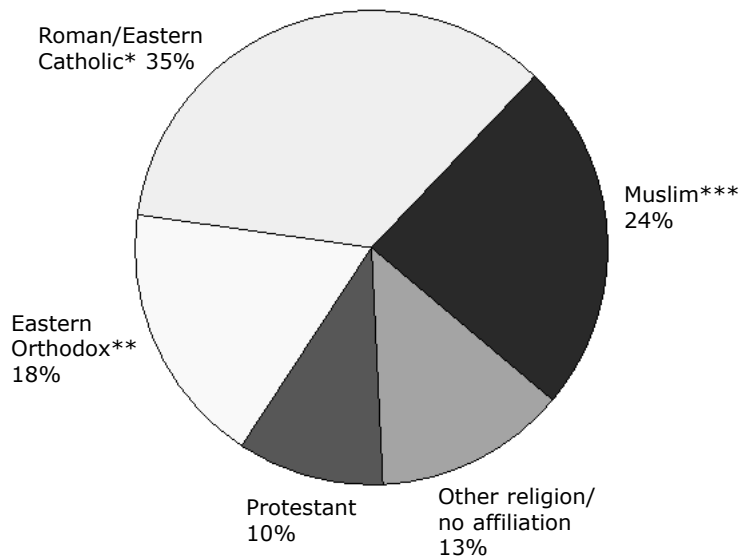

## Ancestry of Arab Americans by Primary Identification

From US Census 2000  
Supplementary Survey

\* Excludes persons who identify as Chaldeans, Assyrians or other Christian minorities from Iraq.

\*\*Includes those from Algeria, Bahrain, Comoros Islands, Djibouti, Kuwait, Libya, Oman, Qatar, Saudi Arabia, Tunisia, the United Arab Emirates, and Yemen. Does not include persons from Sudan, Somalia, or Mauritania.

## Religious Affiliations of Arab Americans

Based on a 2002 Zogby  
International Survey

\*Eastern Catholic includes Roman Catholic, Maronite, and Melkite (Greek Catholic) rites.

\*\*Orthodox includes Antiochian, Syrian, Greek and Coptic rites.